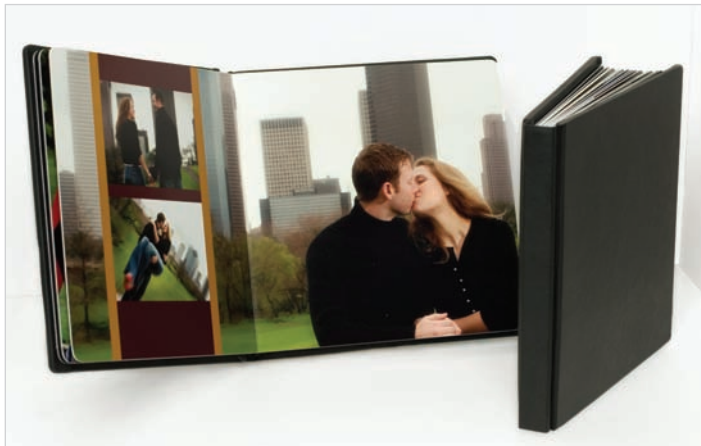

Legend Album

Legend albums are available with a black leather cover. The Legend album pages offer a recessed image area with approximately a $\frac{5}{8}$ " area around the entire image, giving the page a matted look.

Flush Mount Hinged Album

Flush Mount Hinged Albums are available in a multitude of cover options and feature a fabric hinge at the spine for added durability. The pages are true flush mount with the prints extending across the entire page. The album lies perfectly flat.

Flush Mount Hinged			
	10x10	12x12	10x15
12 page (24 prints)	\$1240	\$1285	\$1297
16 page (32 prints)	1320	1380	1396
20 page (40 prints)	1400	1475	1495

Flush Mount Panorama Album

Flush Mount albums are available in a **multitude of cover options.** These album pages are true flush mount with prints extending across the entire page as well as across the spine. Album layout can consist of any combination of individual and/or panorama pages.